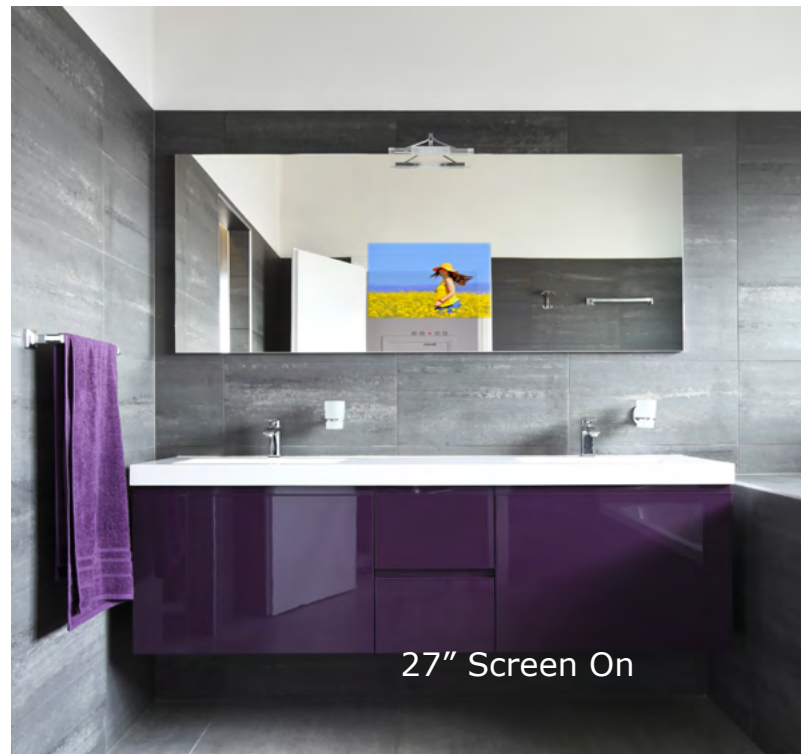

Designed to add style to any room, the Mirros uses our unique "Mirror Touch" screen control for complete ease of use. Turn it on and off, adjust the volume and change channels without using the remote control.

Designed And Made In England

3D CAD Designed

27" Screen Off

27" Screen On

## Is it a mirror? Is it a television?

*And it's not just for bathrooms.*

With its advanced, ergonomic design, the Mirros can be used anywhere where a mirror would normally hang. DVDs, in-house channels, advertising and digital signage can all be displayed on the Mirros screen, so conference centres, reception areas, hallways and presentation suites all make excellent locations for it.